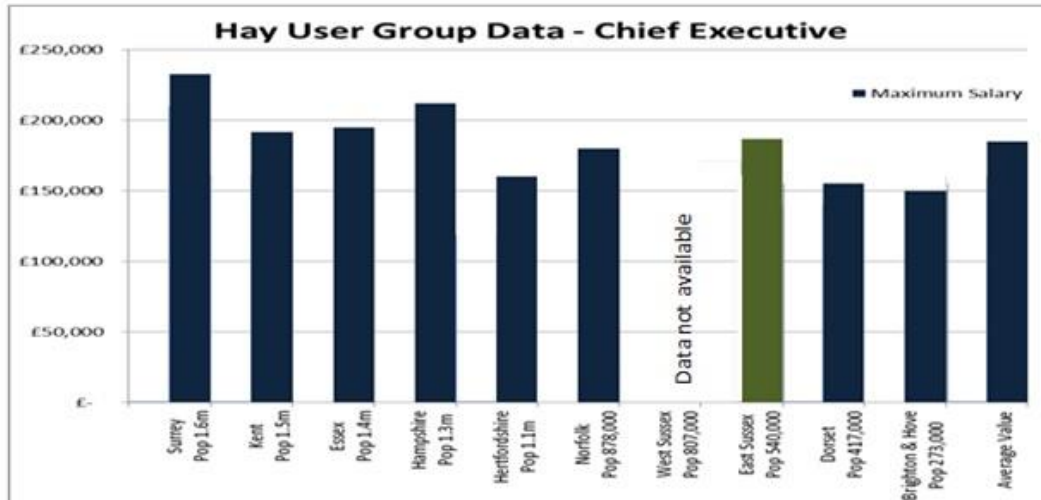

Chief Officer Pay Benchmarking

Average pay: Shire County/Single Tier with population >325,000:

Post	Lower Quartile (£)	Median (£)	Upper Quartile (£)	Post	Lower Quartile (£)	Median (£)	Upper Quartile (£)
Chief Executive	172,253	178,860	185,735	Chief Officer	120,492	125,957	130,787
ESCC Chief Executive	175,043	179,008	182,972	ESCC Chief Officer	131,439	134,098	136,756