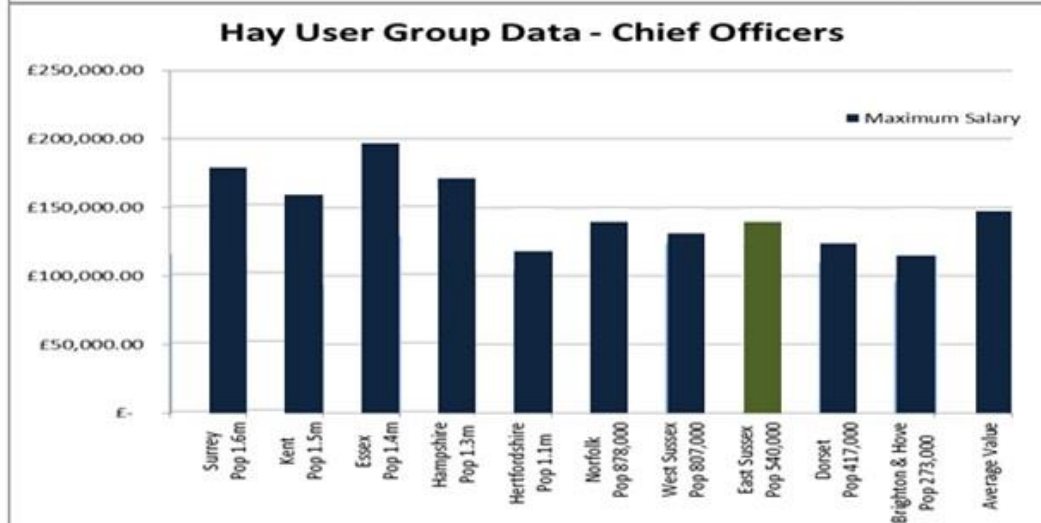

Chief Officer Pay Benchmarking

Average pay: Shire County/Single Tier with population >325,000:

Post	Lower Quartile (£)	Median (£)	Upper Quartile (£)	Post	Lower Quartile (£)	Median (£)	Upper Quartile (£)
Chief Executive	172,253	178,860	185,735	Chief Officer	120,492	125,957	130,787
ESCC Chief Executive	175,043	179,008	182,972	ESCC Chief Officer	131,439	134,098	136,756