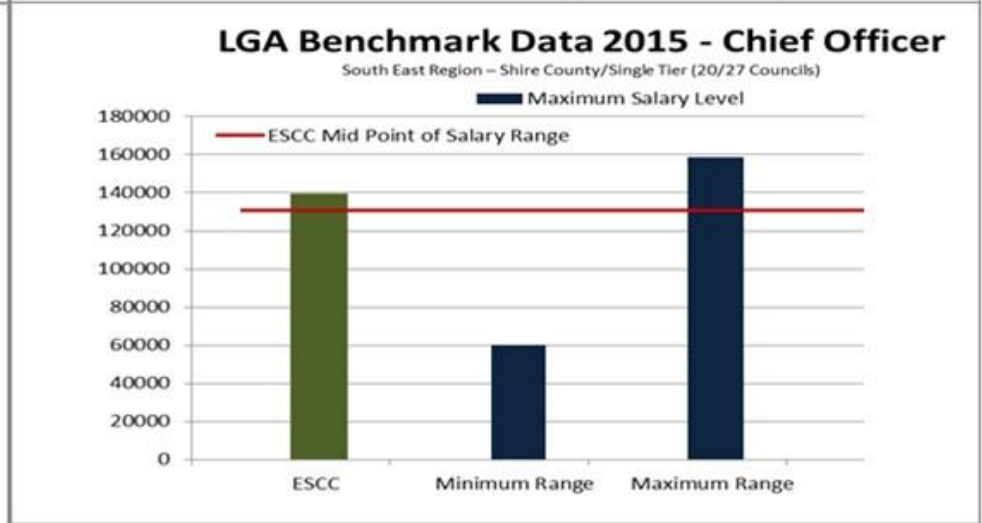

Chief Officer Pay Benchmarking

Average pay: Shire County/Single Tier with population >325,000:

Post	Lower Quartile (£)	Median (£)	Upper Quartile (£)	Post	Lower Quartile (£)	Median (£)	Upper Quartile (£)
Chief Executive	172,253	178,860	185,735	Chief Officer	120,492	125,957	130,787
ESCC Chief Executive	175,043	179,008	182,972	ESCC Chief Officer	131,439	134,098	136,756