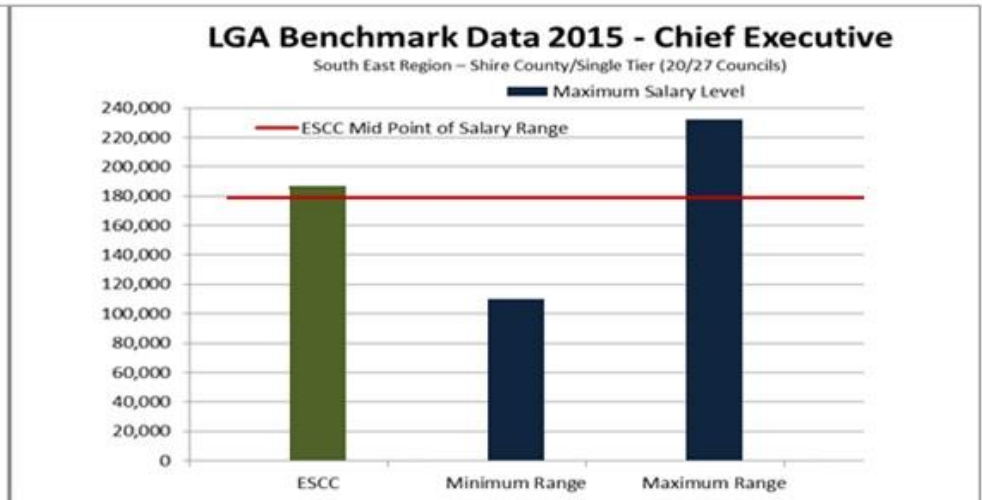

Chief Officer Pay Benchmarking

Average pay: Shire County/Single Tier with population >325,000:

Post	Lower Quartile (£)	Median (£)	Upper Quartile (£)	Post	Lower Quartile (£)	Median (£)	Upper Quartile (£)
Chief Executive	172,253	178,860	185,735	Chief Officer	120,492	125,957	130,787
ESCC Chief Executive	175,043	179,008	182,972	ESCC Chief Officer	131,439	134,098	136,756